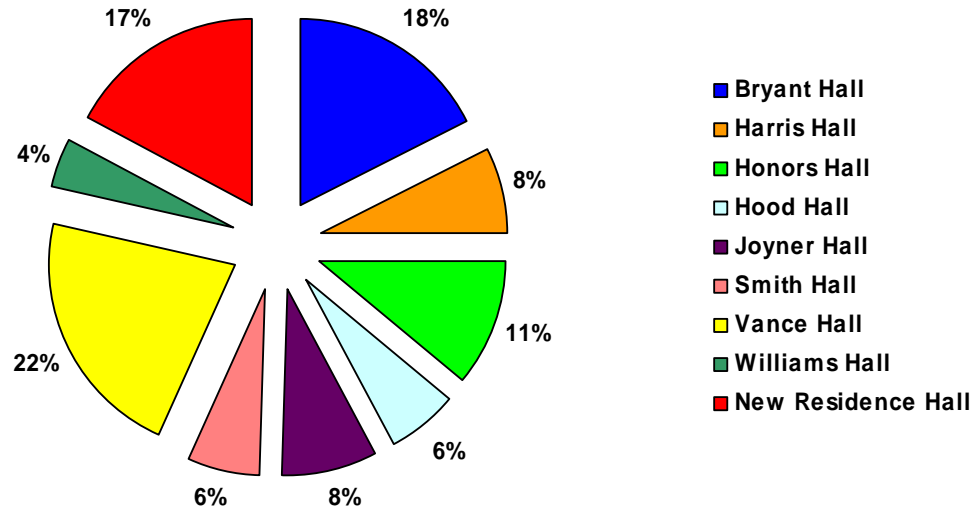

Fayetteville State University Fayetteville, North Carolina

Residence Hall	Male	Female	Total
Bryant Hall	199	0	199
Harris Hall	0	86	86
Honors Hall	13	110	123
Hood Hall	0	71	71
Joyner Hall	0	95	95
Smith Hall	0	68	68
Vance Hall	250	0	250
Williams Hall	0	47	47
New Residence Hall	0	195	195
Total	462	672	1,134